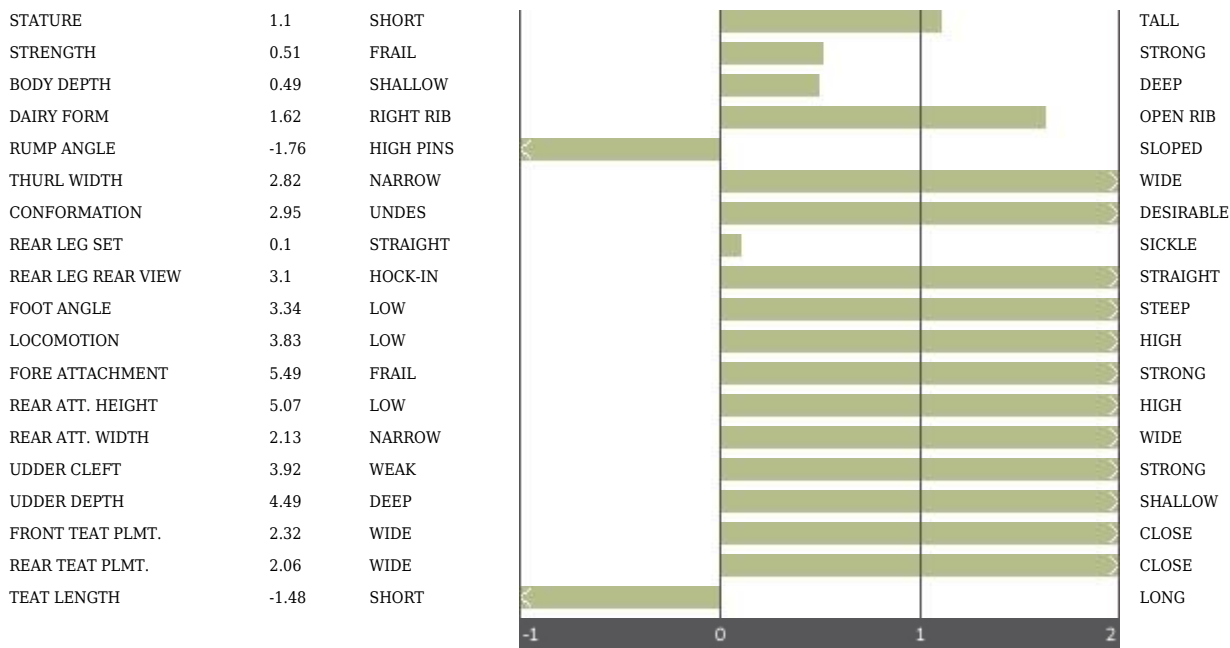

Labatt si the highest peak of *Laurie Sheik* cow family. Great

Pedigree: *APPLICABLE x POWERBALL x NUMERO*

UNO x SNOWMAN x SHOTTLE x BOLTON x GOLDWYN x IGNITER x EMERSON x COMESTAR X

LAUSAN BLACK VG87 x COMESTAR LAURIE SHEIK VG88

LINEAR TRAITS

GTPI +2599

NET MERIT \$ +416

USA PROOF