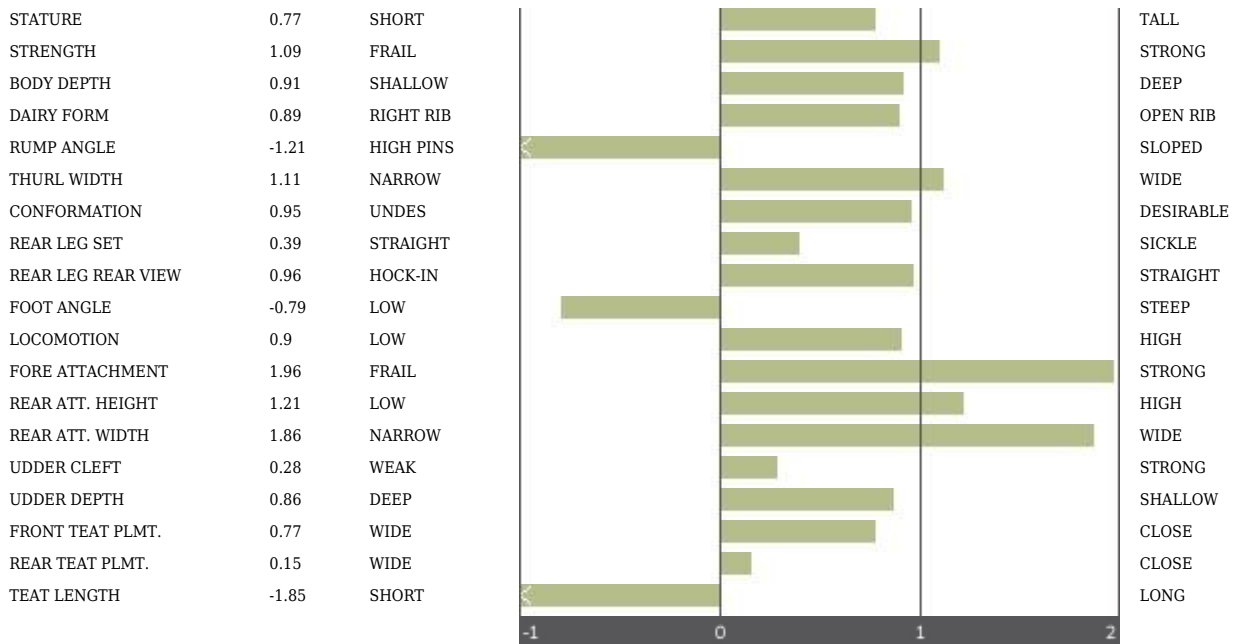

## A GREAT BREAKTHROUGH ON THE POLLED SCENE

Typex is a top class polled sire and he can ensure 100% polled calves!

**STRONG POINTS:** Homozygous Polled, A2A2, average sized balanced cows, feet & legs, calving ease, fertility.

## LINEAR TRAITS

GTPI +2567

NET MERIT \$ +495

USA PROOF